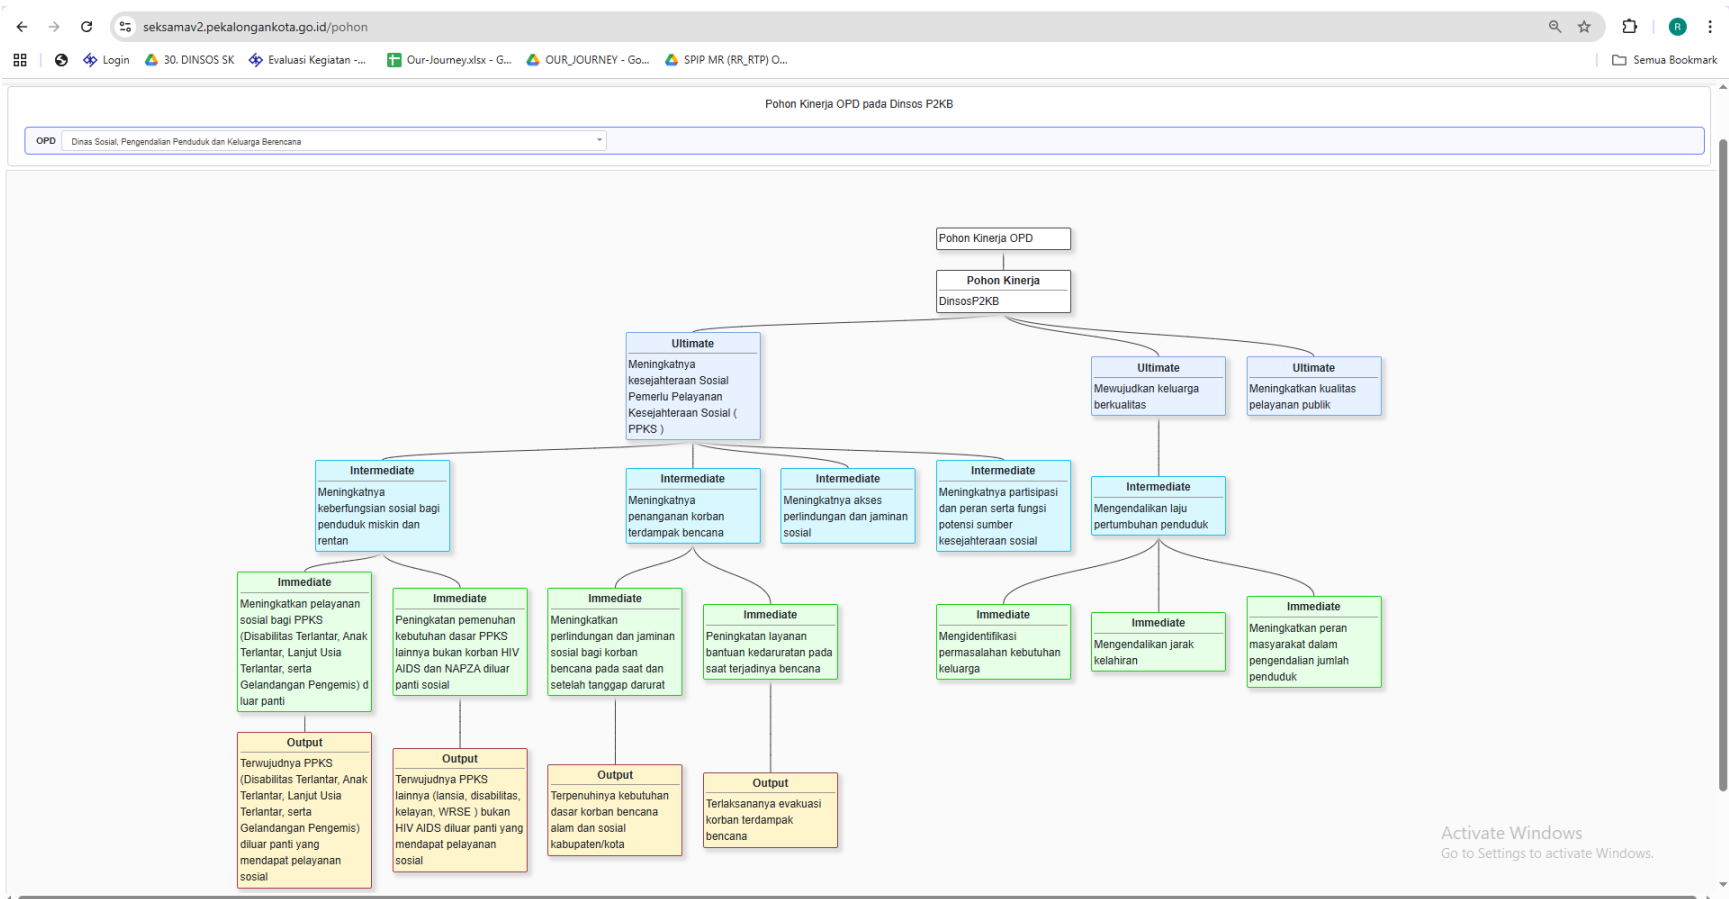

POHON KINERJA DINSOS P2KB

Activate Windows
Go to Settings to activate Windows.